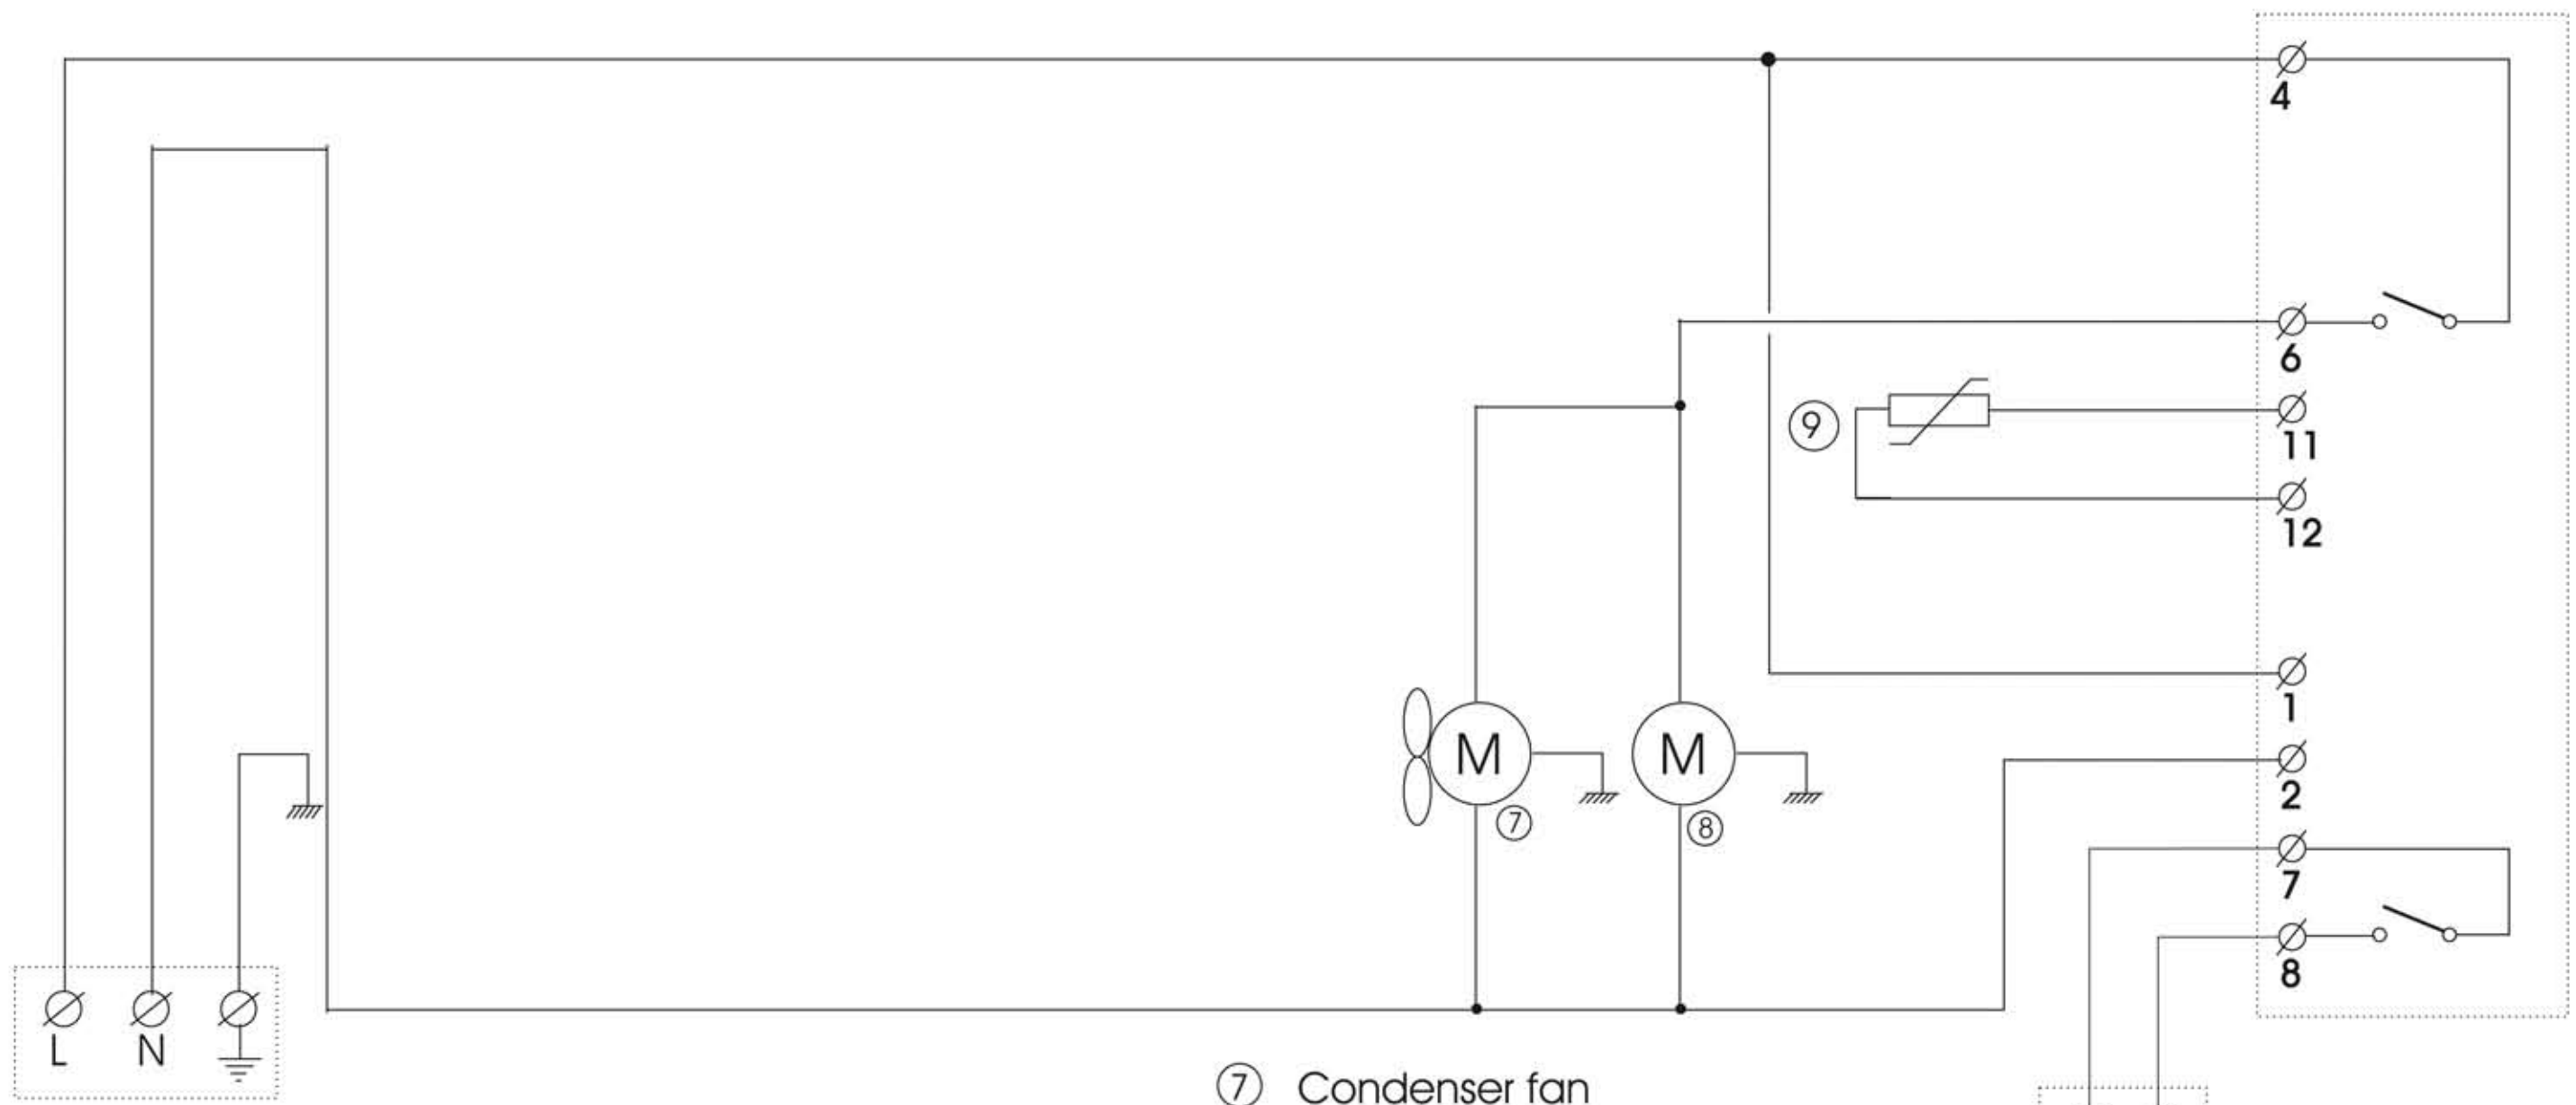

TEC310

- ⑦ Condenser fan
- ⑧ Compressor
- ⑨ Room probe

Alarm contact.

TEFCOLD Cool Products Worldwide	Date: 140413
Model:SE-45 Series	Rev.: 01
Wiring diagram	Rev. by: rfj
Drawing no.:	