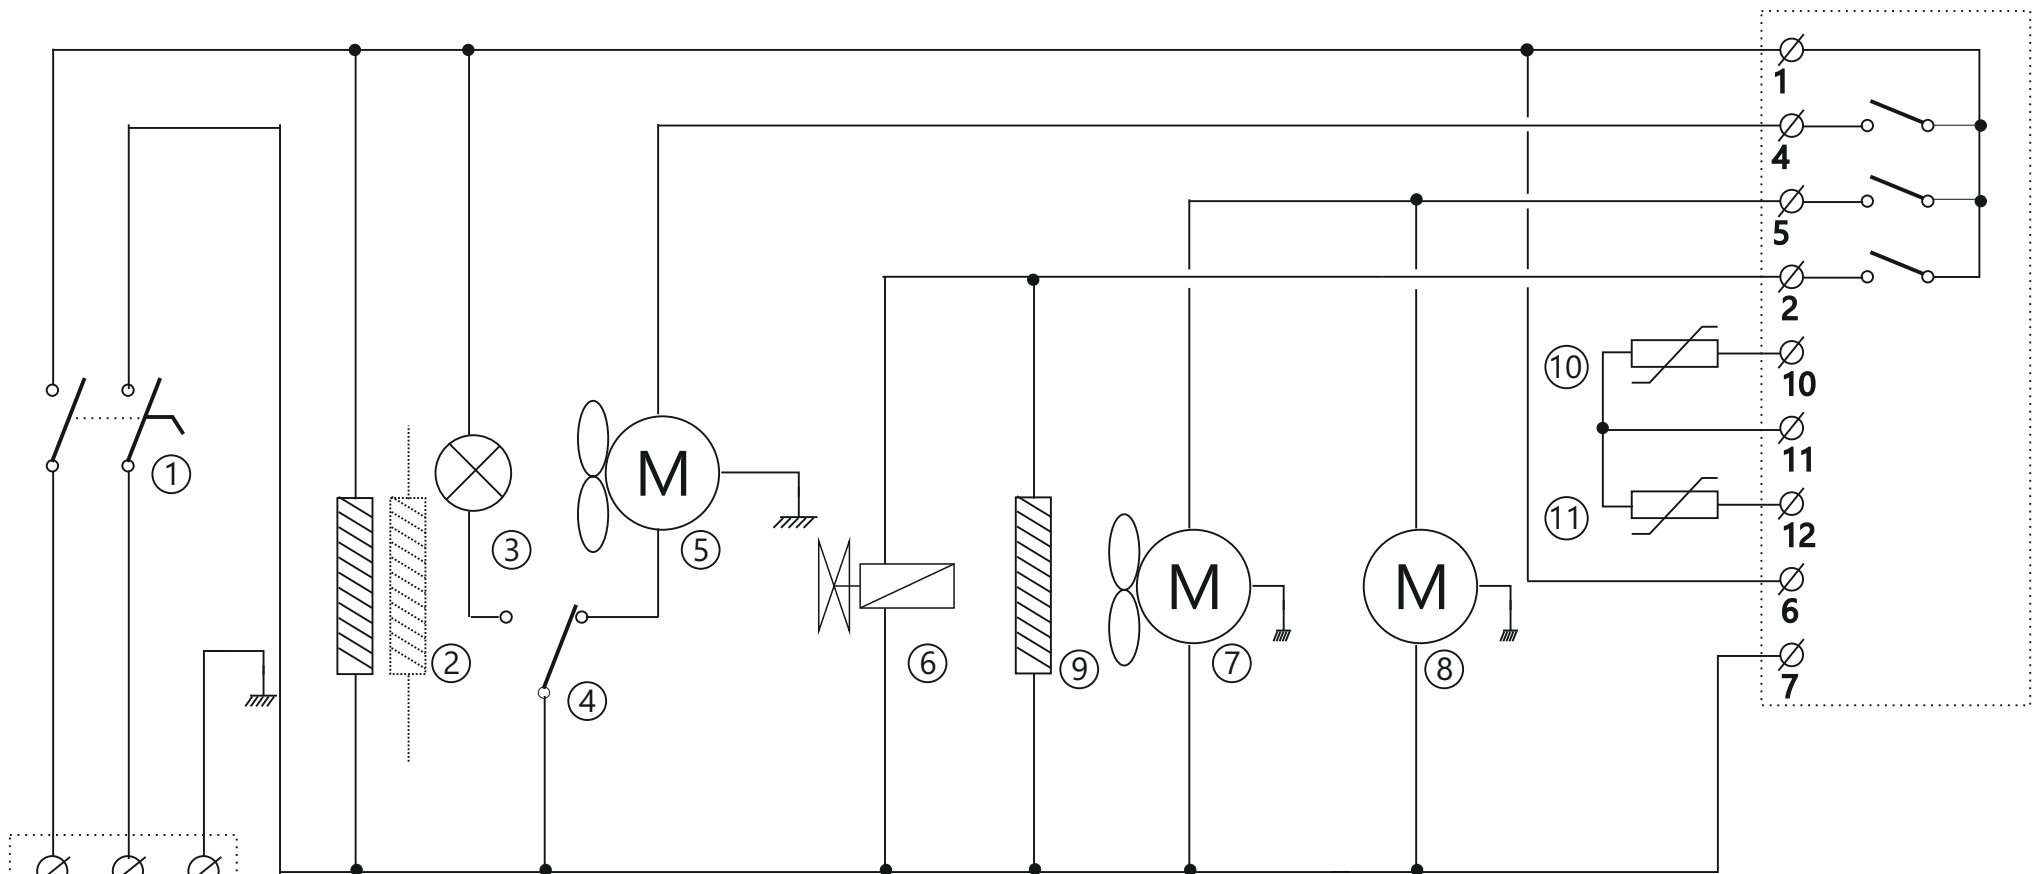

XR06CX

- ① Main switch
- ② Door frame heater (Replacement in cabinet)
- ③ Internal LED light
- ④ Door switch
- ⑤ Evaporator fan
- ⑥ Solenoid valve (Hot gas defrost version)
- ⑦ Condenser fan
- ⑧ Compressor
- ⑨ Defrost heater (Electric defrost version)
- ⑩ Evaporator probe
- ⑪ Cabinet probe