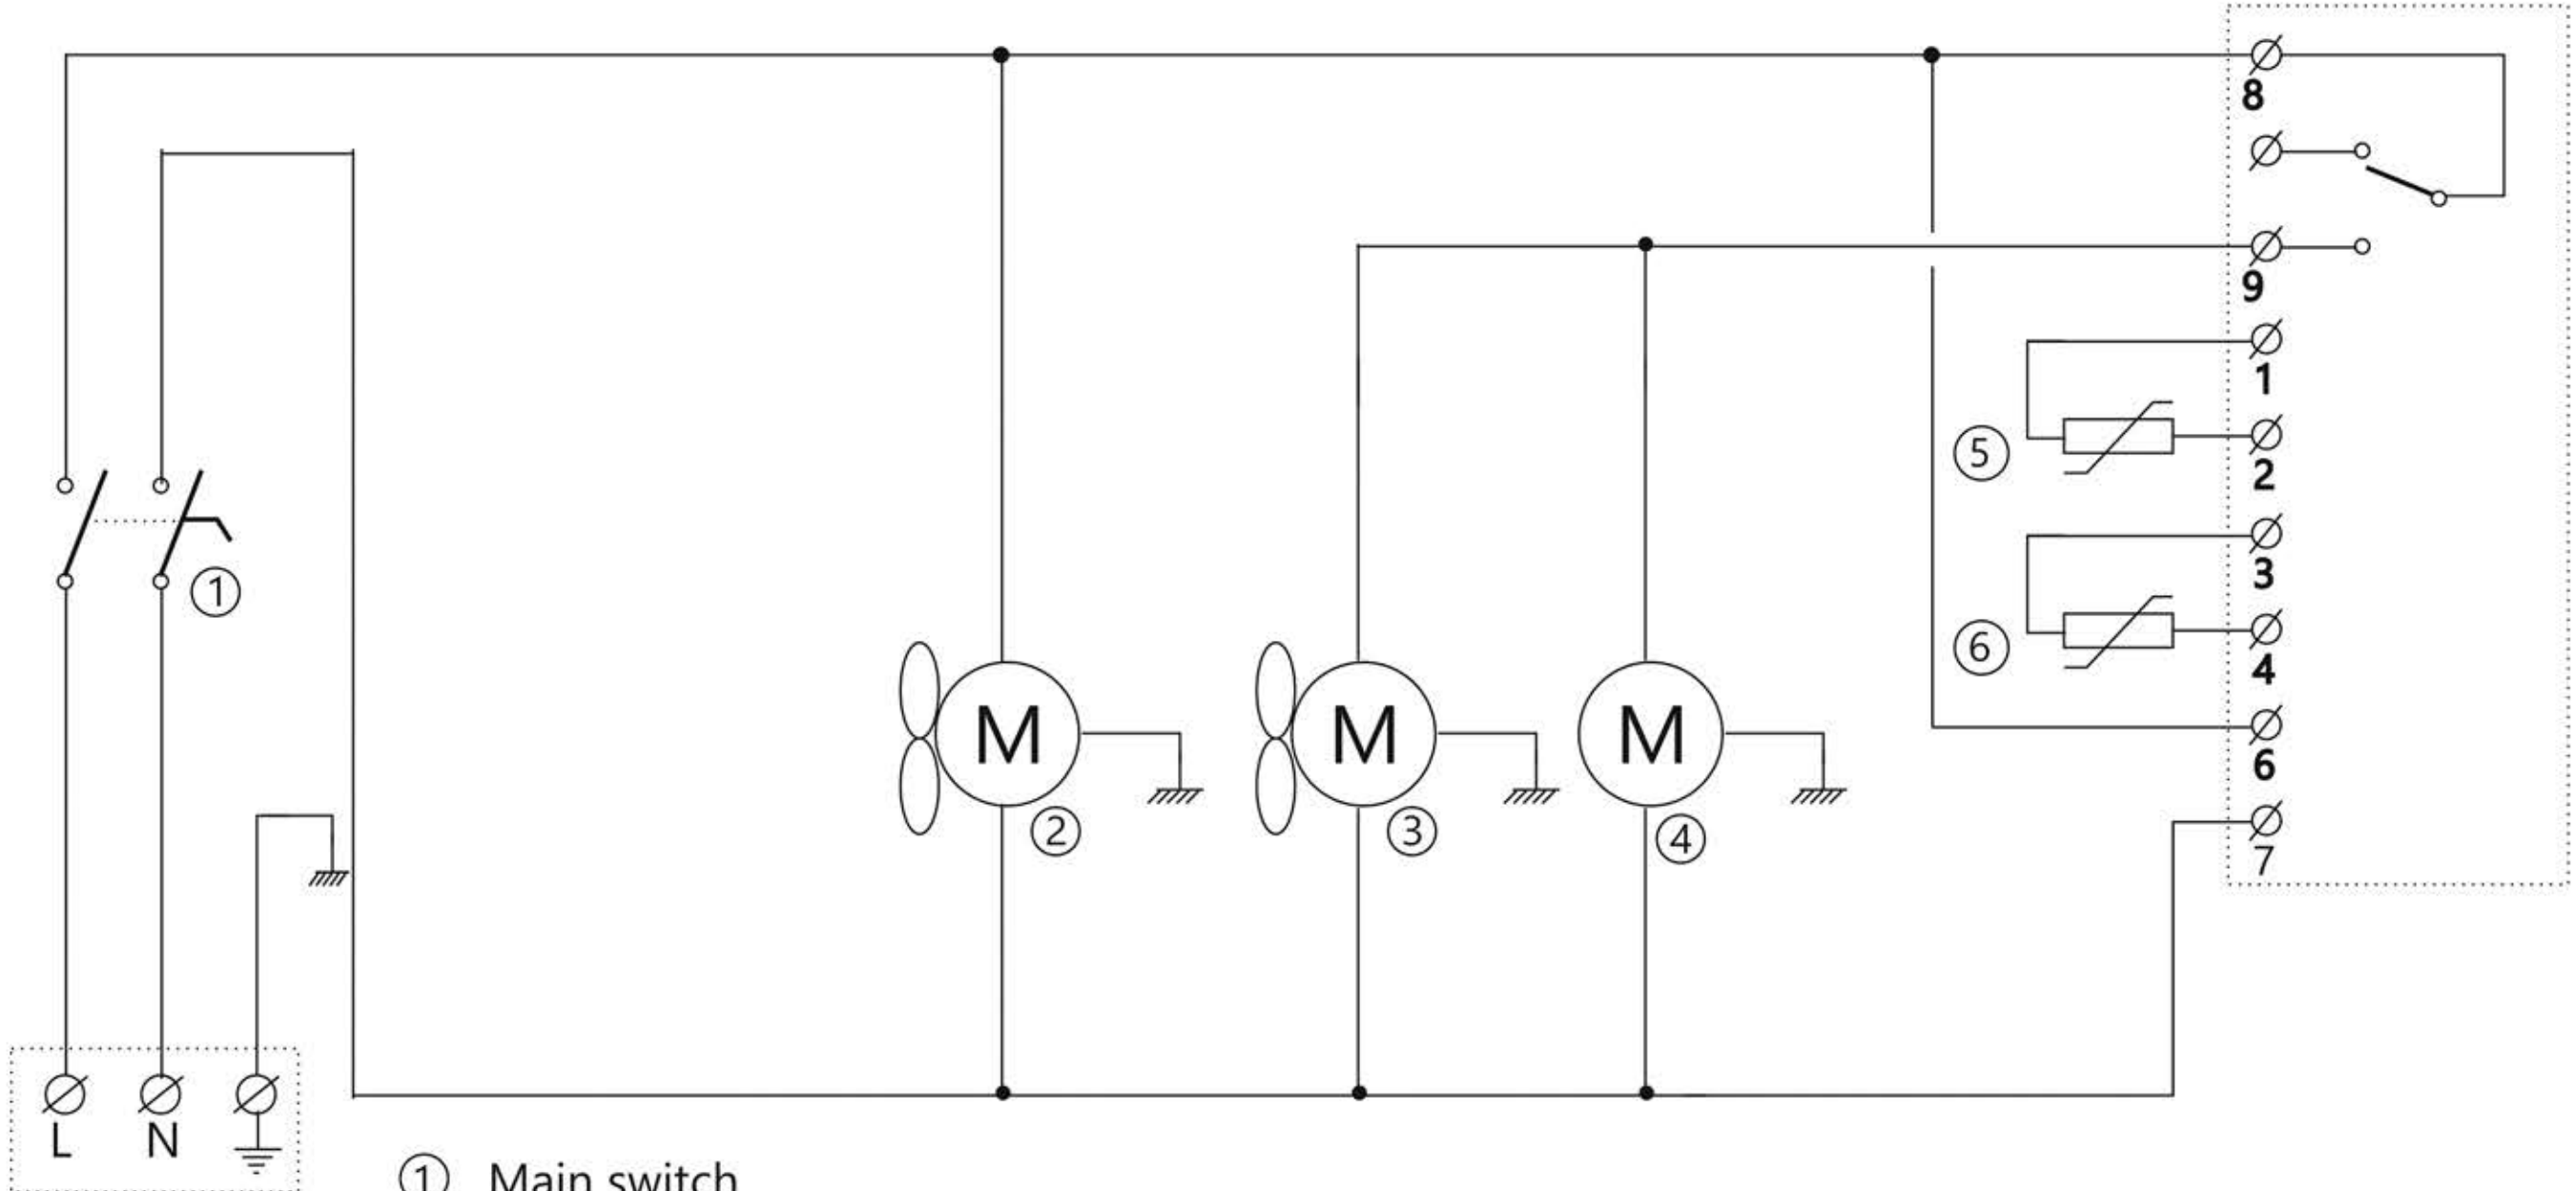

XR02CX

- ① Main switch
- ② Evaporator fan
- ③ Condenser fan
- ④ Compressor
- ⑤ Cabinet probe
- ⑥ Evaporator probe

<b>TEFCOLD</b> Cool Products Worldwide	Date: 190112
Model: SS-Series	Rev.: 02
Wiring diagram	Rev. by: rfj
Drawing no.:	