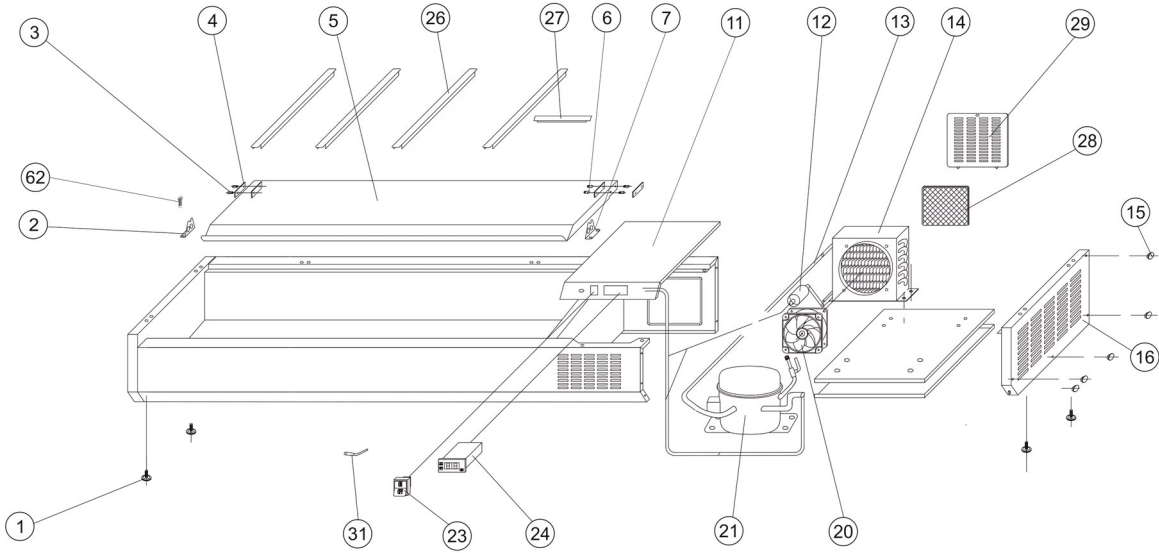

30824 / GVC33-180 S/S

Position	ItemNo	Description
01	14579	Feet M8
02	12800	Cover Hinge Right/Left
03	12795	Cover Hinge Axis
04	13169	Strengthening Board
05	13161	Stainless Steel Lid
06	12907	Nut For Cover Hinge Axis
11	35025	Unit Room Cover For Thermostat
12	15722	Filter Drier 20 G
13	13237	Defrost Water Coil
14	14193	Condensor
15	10068	Plastic Cap
16	35076	Side Cover
17	32629	Plug
20	13318	Cond./Evap. Fan Rah1238B
21	11725	Compressor HDL100A R600A
23	13754	Main Switch
24	14061	Thermostat XR02CX 2 Probes
26	14768	Divider For GN1/4 Pans 268x27 mm
27	14771	Divider For GN1/6 Pans 178x76 mm
28	10020	Filter 182 x 215 mm
29	35077	Air Flow Window
30	10039	Cover For Screw
31	13896	Probe NTC Dixell/Carel 10 Kohm

2023-01-16

30824 / GVC33-180 S/S

GVC33-nnn-S/S Lid