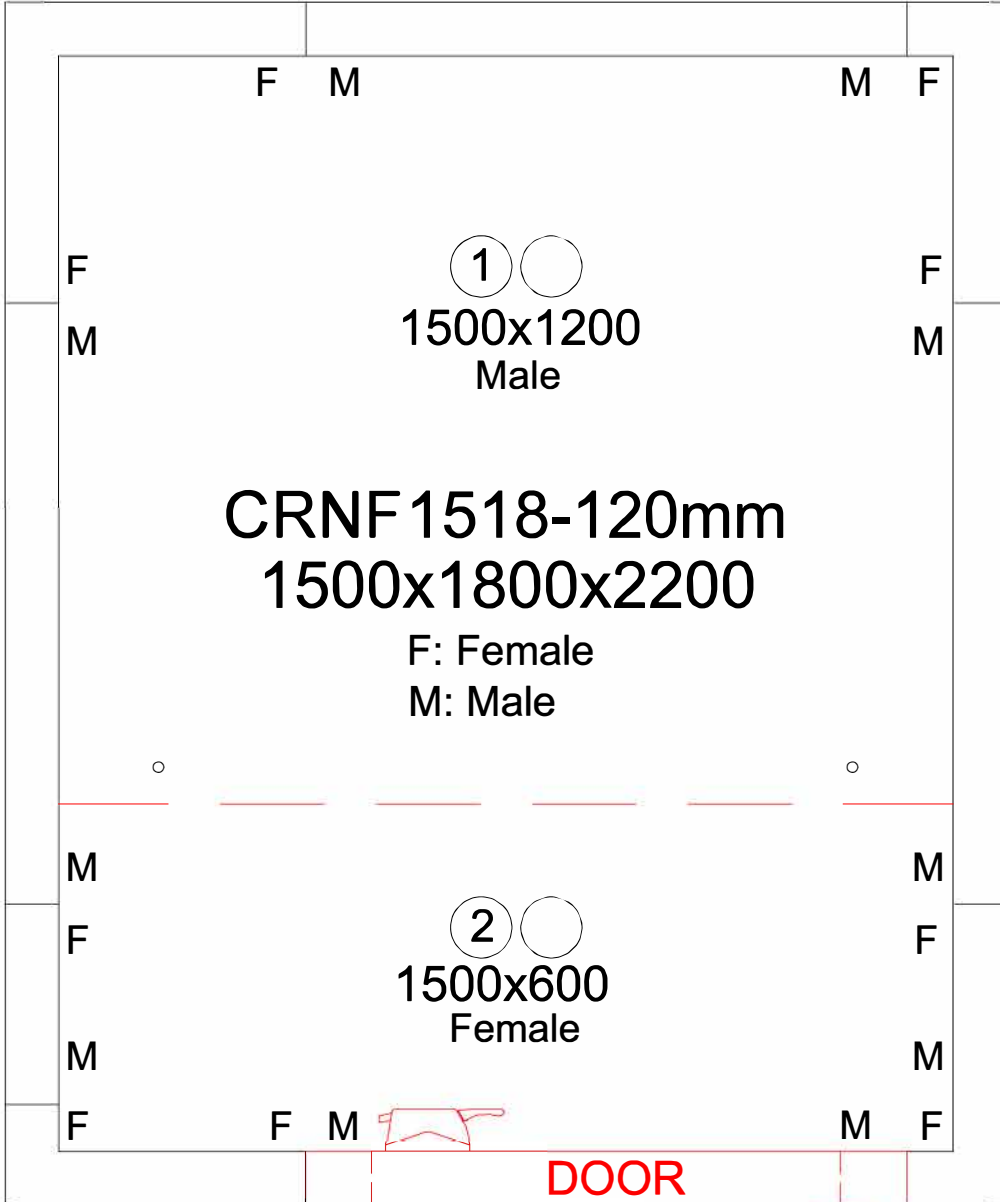

1500

450x450

F-F
120mm
2200

900

M-M
120mm
2200

450x150

F-F
120mm
2200
RIGHT

CRNF 1518-120mm
1500x1800x2200

F: Female
M: Male

1
1500x1200
Male

2
1500x600
Female

DOOR

900
M-M
120mm
2200

450x150

F-F
120mm
2200
LEFT

1800

900
M-M
120mm
2200

300
M-F
120mm
2200

450x150

F-F
120mm
2200
LEFT

900
M-M
120mm
2200