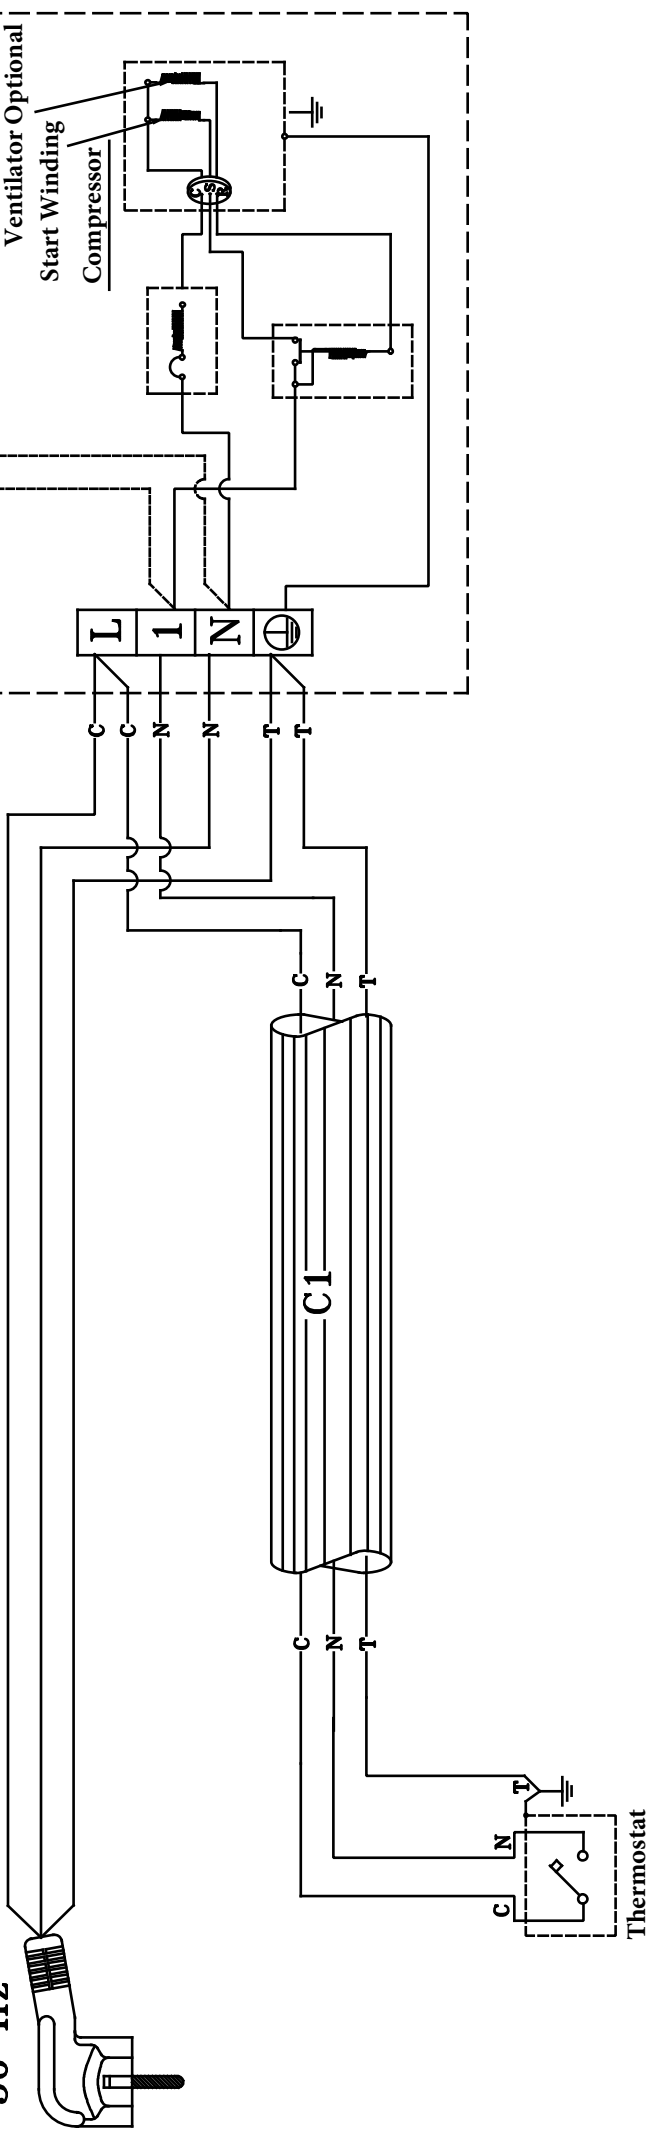

230 V  
50 Hz

- P - Black
- C - Brown
- N - Neutral (Blue)
- T - Earth (Green)
- C1 - Control Cable